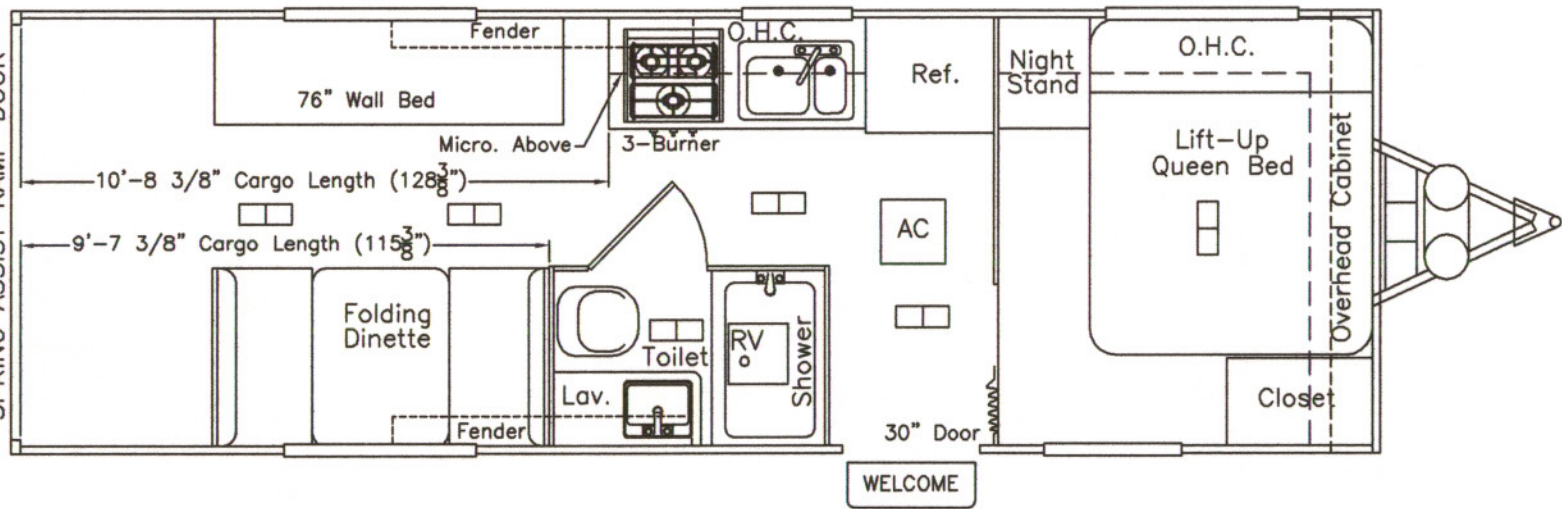

SPRING ASSIST RAMP DOOR

76" Wall Bed

Fender

3-Burner

O.H.C.

Ref.

Night Stand

O.H.C.

Lift-Up Queen Bed

Overhead Cabinet

Closet

Folding Dinette

Toilet

Lav.

Shower

AC

30" Door

WELCOME

10'-8 3/8" Cargo Length (128 3/8")

9'-7 3/8" Cargo Length (115 3/8")

Fender